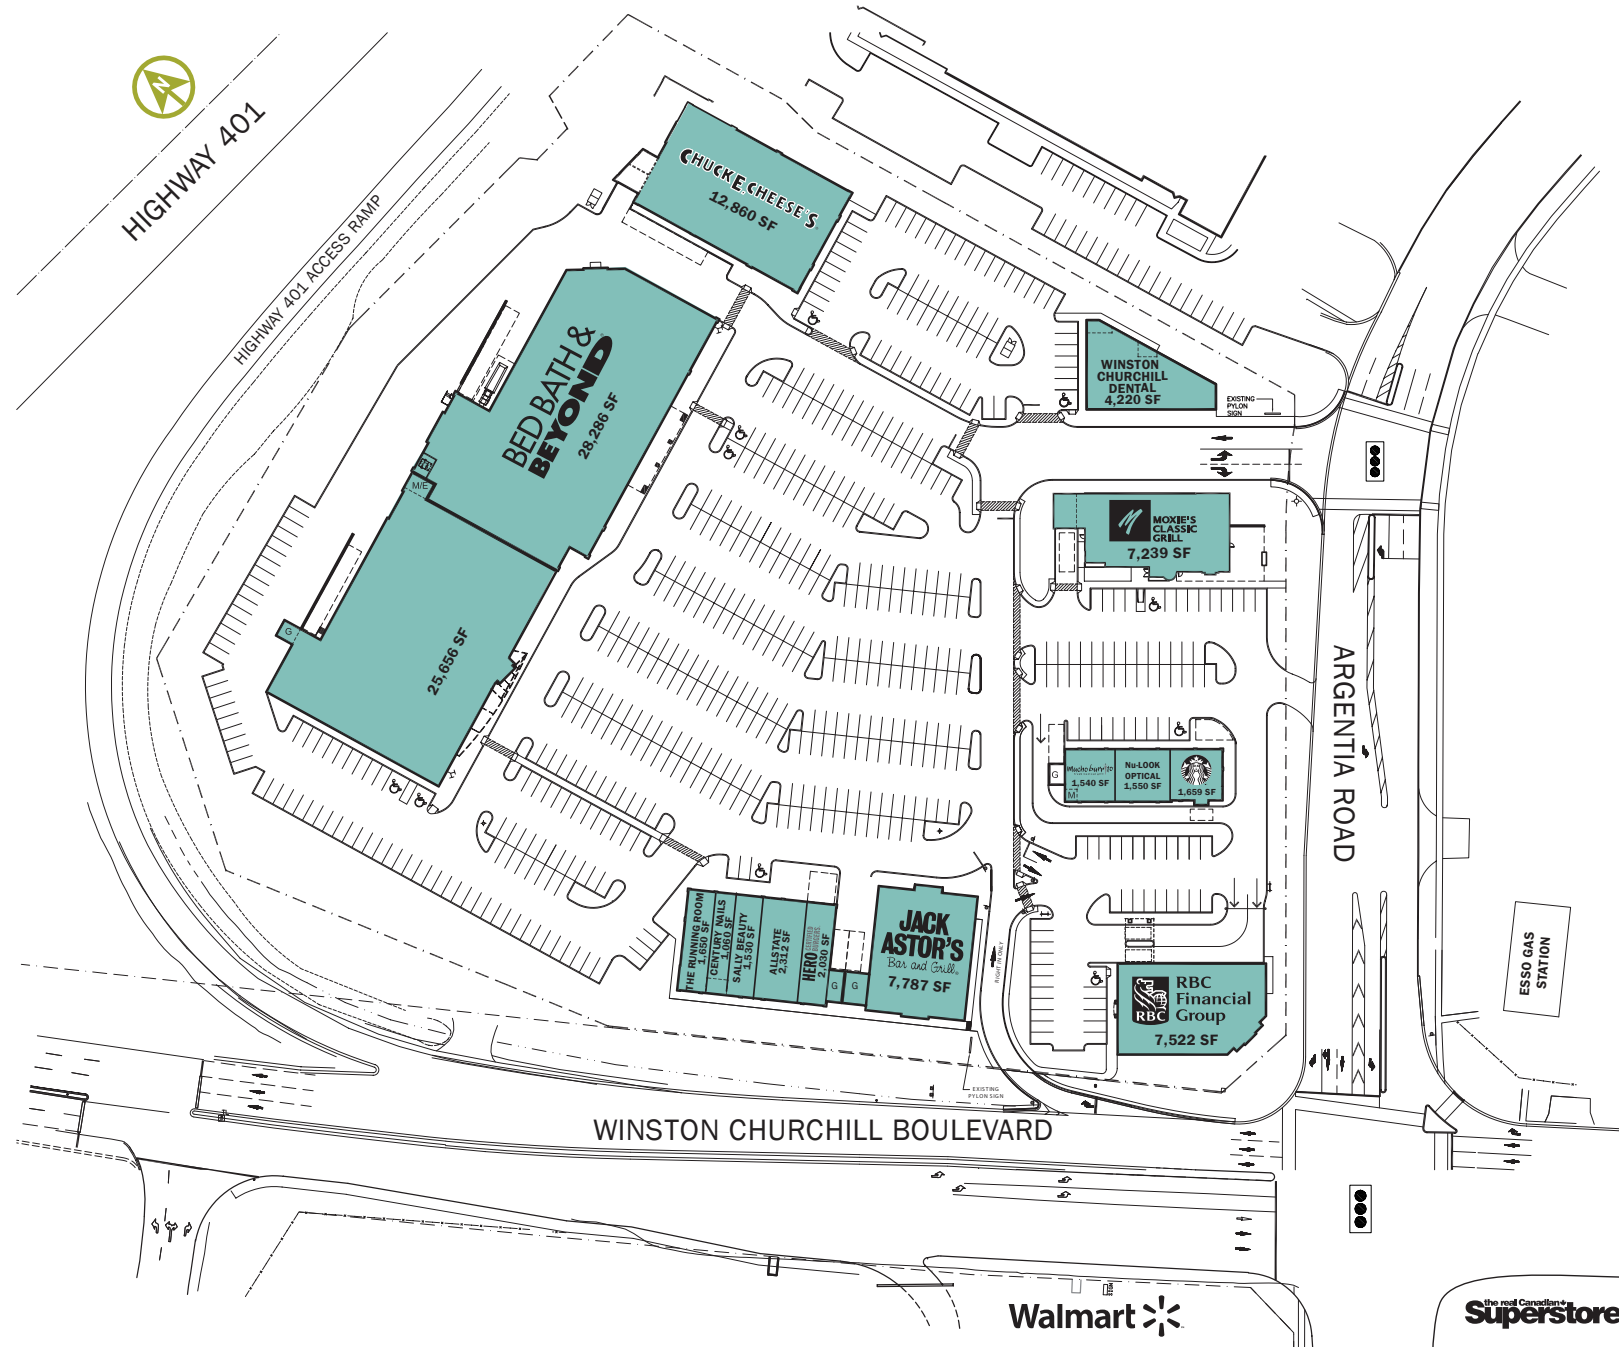

WINSTON ARGENTIA CENTRE

MISSISSAUGA, ONTARIO

LOCATION

Hwy 401 &
Winston Churchill Blvd
Mississauga, Ontario

TOTAL GLA

110,000 sq. ft.

SITE FEATURES

- Newest addition to a growing retail node
- Situated across from Home Depot, Real Canadian Superstore, Walmart & Rona

TENANTS

Bed, Bath & Beyond
Chuck E. Cheese's
RBC
Moxie's Classic Grill

Starbucks

Mucho Burrito
The Running Room
Sally Beauty
Jack Astor's
Allstate Insurance
Nu-Look Optical
Century Nails
Hero Certified Burger
Winston Churchill Dental

DEMOGRAPHICS

Population
44,100 (3 km)
102,237 (5 km)

Average Household Income
$113,281 (3 km)
$118,224 (5 km)

Employment
11,212 (3 km)
55,184 (5 km)

■ AVAILABLE SPACE
■ LEASED SPACE